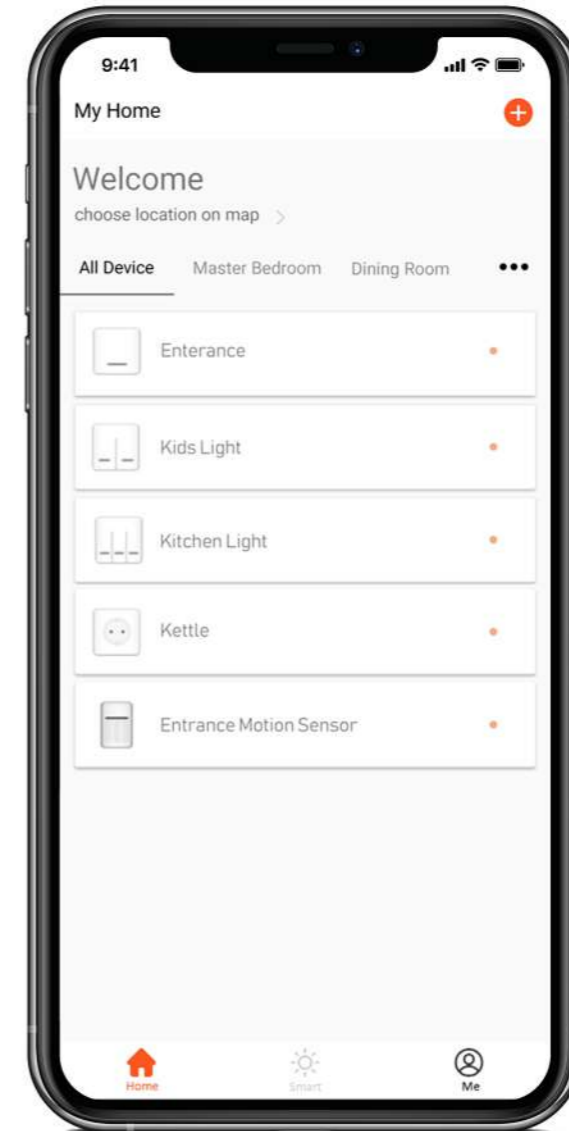

www.nexiio.com

NEXiio
www.nexiio.com

 **NEXT iMPACT iS OURS**

NEXiio
www.nexio.com

NeTTe Series/Glass Frames

The beauty of your home with pure glass without the use of plastics, with vibrant colors for different tastes.

Make your home smart, without changing the wiring system. Smart home and simplicity are now achievable using Oddie series.

Easy use and simple installation in all fields from hardware to mobile App designed for your comfort.