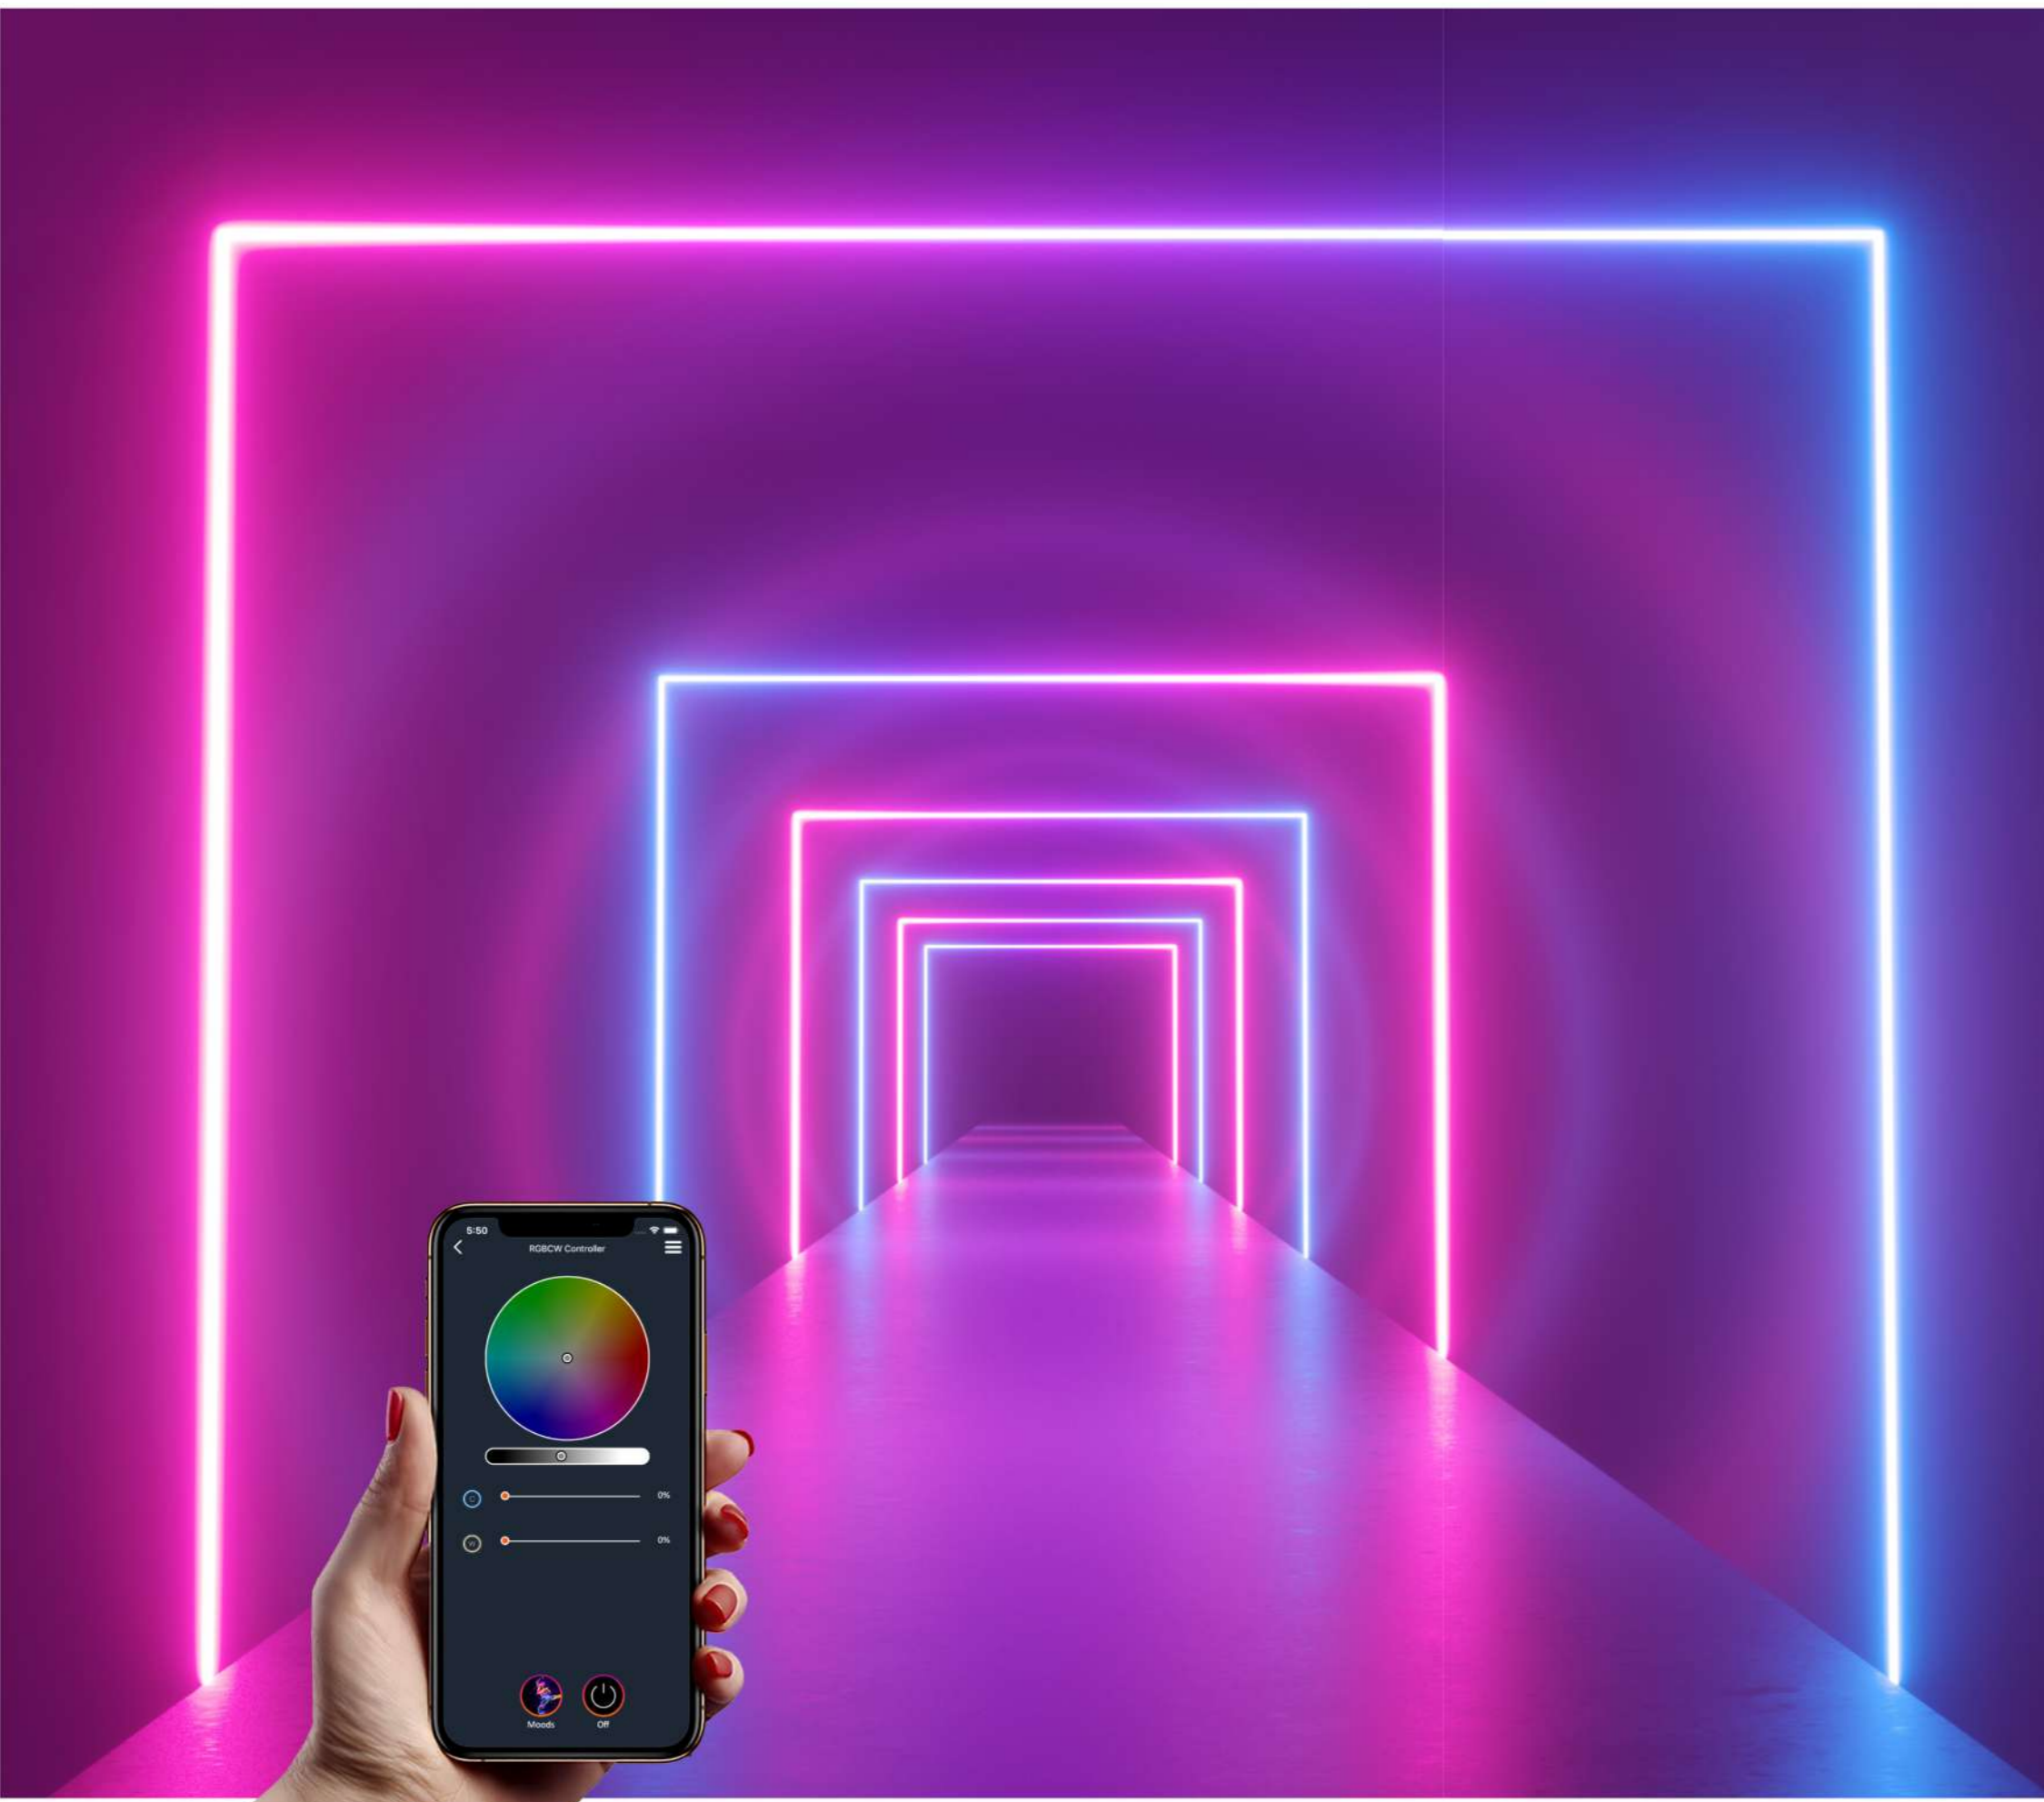

R G B C W CONTROLLER

This product gives you the ability to control colored LED strips including RGBCW, RGBC, RGB and etc. you can easily install this product and make your desired lighting setting.